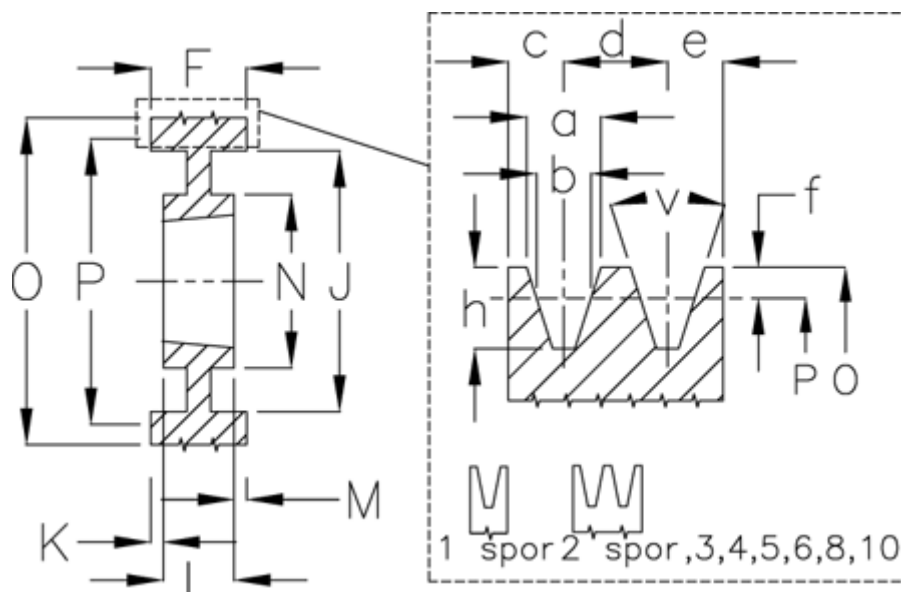

Article number: 604110028003

Description: V-belt pulley SPA 280/3 TL2517

Measures

a	= 12.7	F	= -	Number of grooves = 3	
b	= 11.0	For bush	= 2517	O	= 285.5
Bush \varnothing max	= 60	h	= 13.8	P	= 280
c	= 10.0	J	= 245	Type	= SPA
d	= 15.0	K	= 2,5	v (degrees)	= 38
e	= 10.0	L	= 45		
E	= 20	m	= 2,5		
f	= 2.8	N	= 124		